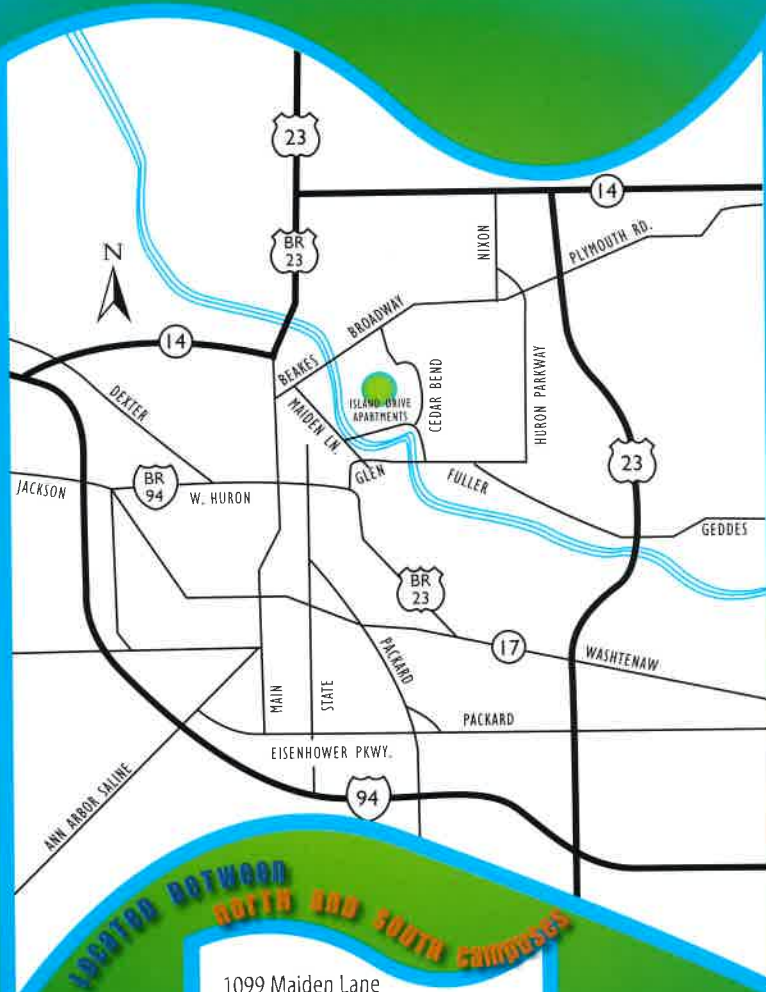

LOCATED BETWEEN
NORTH AND SOUTH CAMPUSES

1099 Maiden Lane
Ann Arbor, MI 48105
734.665.4331
fax: 734.665.2354

www.islanddriveapts.com